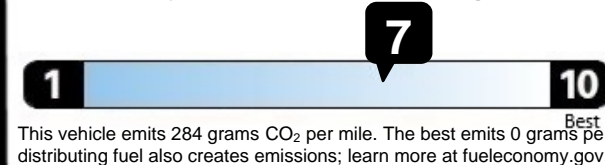

- Air Conditioning with Air Filtration System
- 6.5" STARLINK Multimedia Audio System
- Android Auto and Apple CarPlay Compatibility
- Bluetooth Hands-Free Phone Connectivity
- USB Port with Phone Charging and Connectivity
- Adaptive Cruise Control
- Power Door Locks and Dual Power Mirrors
- Remote Keyless Entry System
- Auto-Up/Down Front Driver/Passenger Windows
- Height Adjustable Driver's Seat
- Tilt-Adjustable Front Seat Headrests
- 60/40 Split Fold-Down Rear Seatback
- Multi-Function Trip Computer
- Dual Map Lights
- Tilt / Telescopic Adjustable Steering Column
- Carpeted Floor Mats

LIMITED WARRANTY/ROADSIDE ASSISTANCE

- 3 Years / 36,000 Miles Basic
- 5 Years / 60,000 Miles Powertrain
- 5 Yrs/Unlimited Mileage Rust Perforation
- 3 Yrs / 36,000 24/7 Roadside Assistance
- See Owner Info Kit&Warranty For Details

OPTIONAL EQUIPMENT AND OTHER ITEMS

Manufacturer's Suggested Retail Price	$20,595.00
Exterior Color: Ocean Blue Pearl	
Full Tank of Gas	INCLD
Standard Option: 03	
Splash Guards	$170.00
All-Weather Floor Liners	$132.00
Cargo Tray	$121.00

EPA DOT Fuel Economy and Environment

Gasoline Vehicle

Fuel Economy

31 MPG
combined city/hwy

28 MPG
city

36 MPG
highway

3.2 gallons per 100 miles

Small Wagons range from 23 to 118 MPG.
The best vehicle rates 142 MPGe.

You save $750
in fuel costs
over 5 years
compared to the
average new vehicle.

Annual fuel cost
$1,150

Fuel Economy & Greenhouse Gas Rating (tailpipe only)